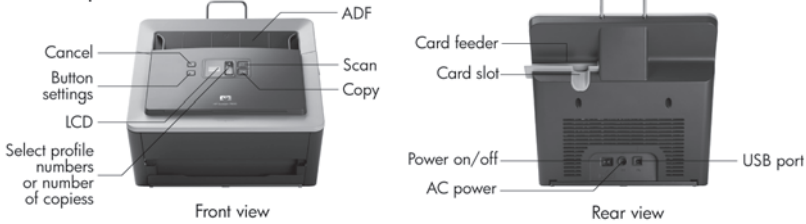

Model specifications and schematic (continued)

7800 (L1980A)	
Connectivity, Std	Hi-Speed USB 2.0
Connectivity, Opt	None
ENERGY STAR® Qualified	Yes
Mac Compatible	No
Dimensions (W x D x H)	12.6 x 19.7 x 12.3 in
Weight	11.8 lb
Shipping Dimensions	15.28 x 11.61 x 17.48 in
Shipping Weight	15.4 lb

¹ The maximum dpi at which you can scan is limited by available computer memory, disk space and other system factors.

² Scan speed tests performed on a 3.0 GHz HP Media Center PC with 1 GB of RAM and Windows XP Media Center.

HP Scanjet 7800

Supplies and accessories

Other

- ADF Cleaning Sheets C9943A
- ADF Roller Replacement Kit L1982B

Additional information

Sales

- www.hp.com
- Data Sheet 4AA0-4668ENUC

Technical Support

- www.hp.com/support

Services

- <http://www.hp.com/go/services>

Third-party solutions

- www.hppsc.com

Reseller

- <http://hp.com/partners/us>

Supplies and accessories

- www.hp.com